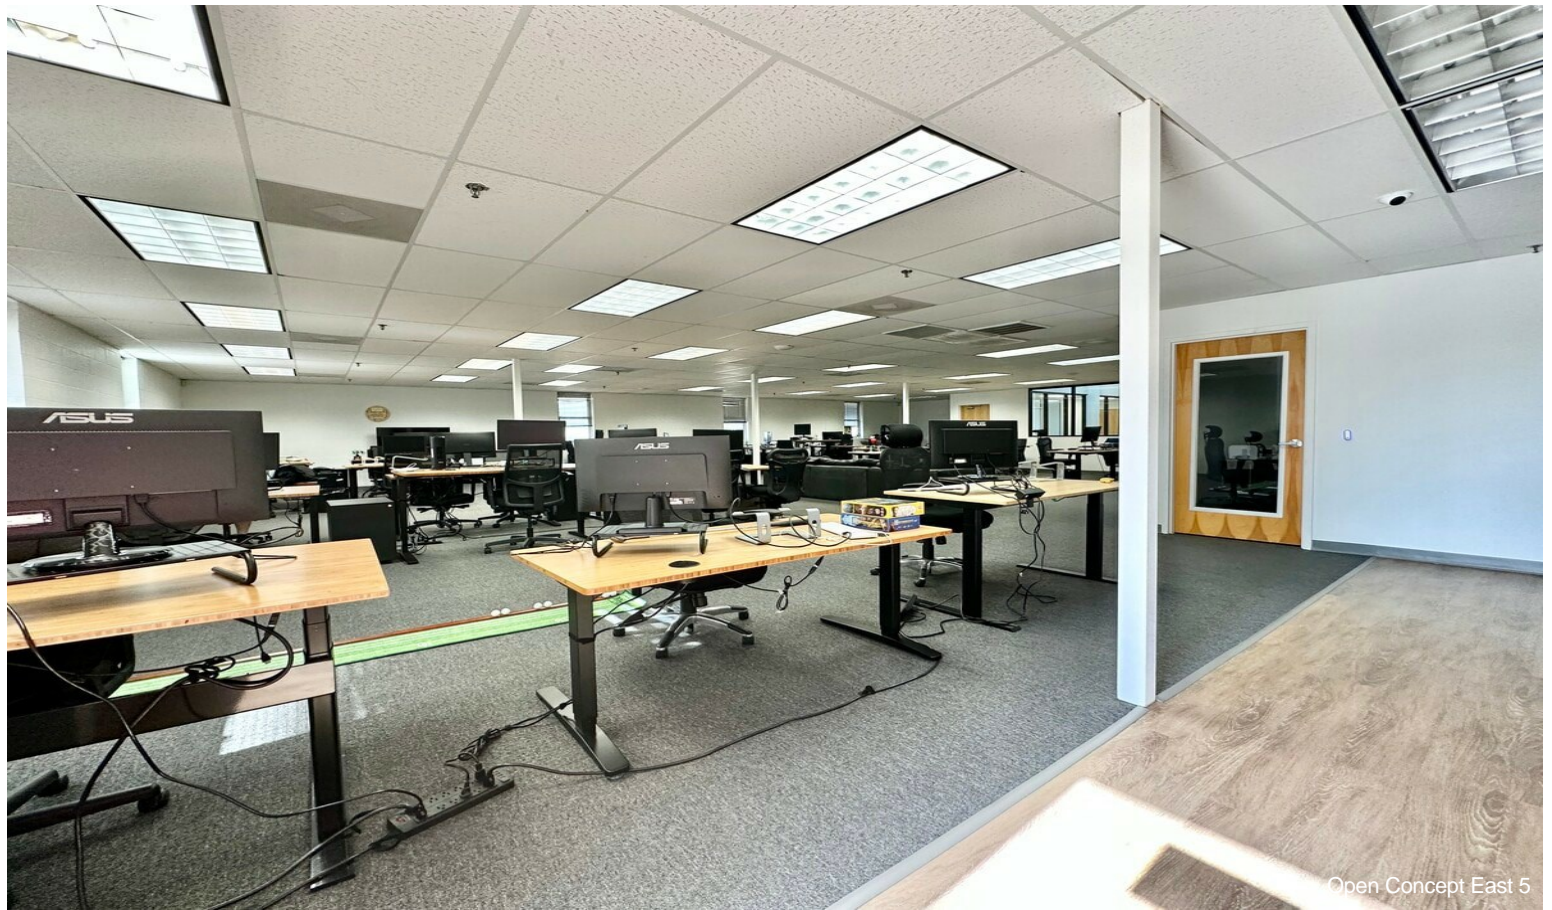

\$21.60 /SF/YR

The space is an office setting of 7270 SF. Perfect for call centers as it has private offices, conference rooms, bullpen areas. This setting can also be used for medium to large company HR Departments or Corporate Office Staff....

The space is an office setting of 7270 SF. Perfect for call centers as it has private offices, conference rooms, bullpen areas. This setting can also be used for medium to large company HR Departments or Corporate Office Staff.

Property Photos

20230619_140831

Open Concept Middlez

Property Photos

Property Photos

Property Photos

Meeting Room - Break Room3

Meeting Room - Break Room