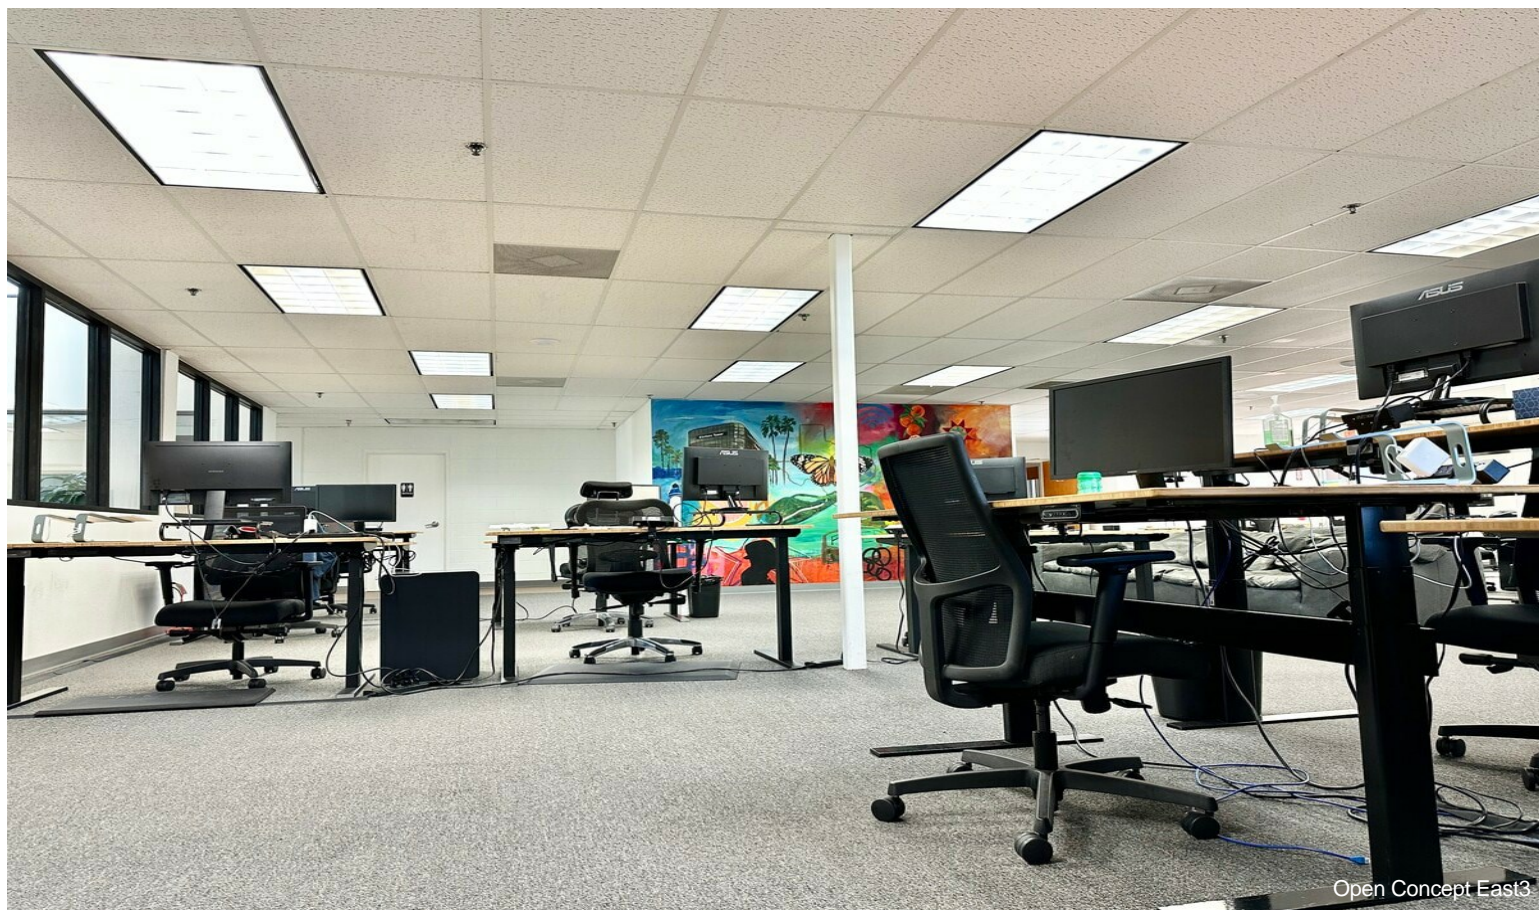

\$21.60 /SF/YR

The space is an office setting of 7270 SF. Perfect for call centers as it has private offices, conference rooms, bullpen areas. This setting can also be used for medium to large company HR Departments or Corporate Office Staff....

The space is an office setting of 7270 SF. Perfect for call centers as it has private offices, conference rooms, bullpen areas. This setting can also be used for medium to large company HR Departments or Corporate Office Staff.

Property Photos

20230619_140831

Open Concept Middlez

Property Photos

Property Photos

Property Photos

Meeting Room - Break Room3

Meeting Room - Break Room