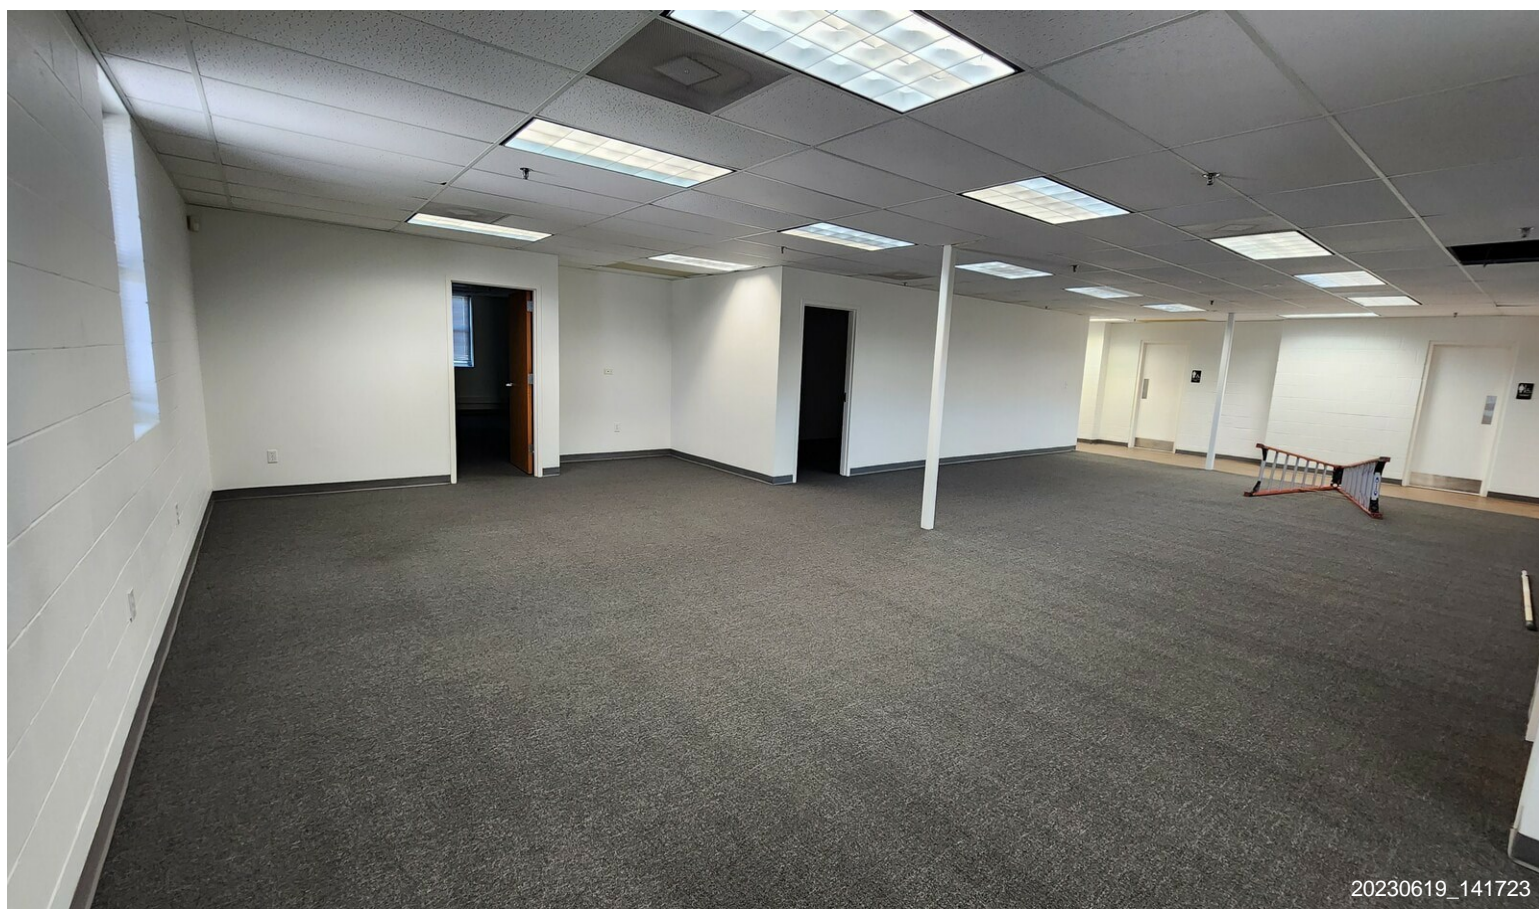

20230619_141723