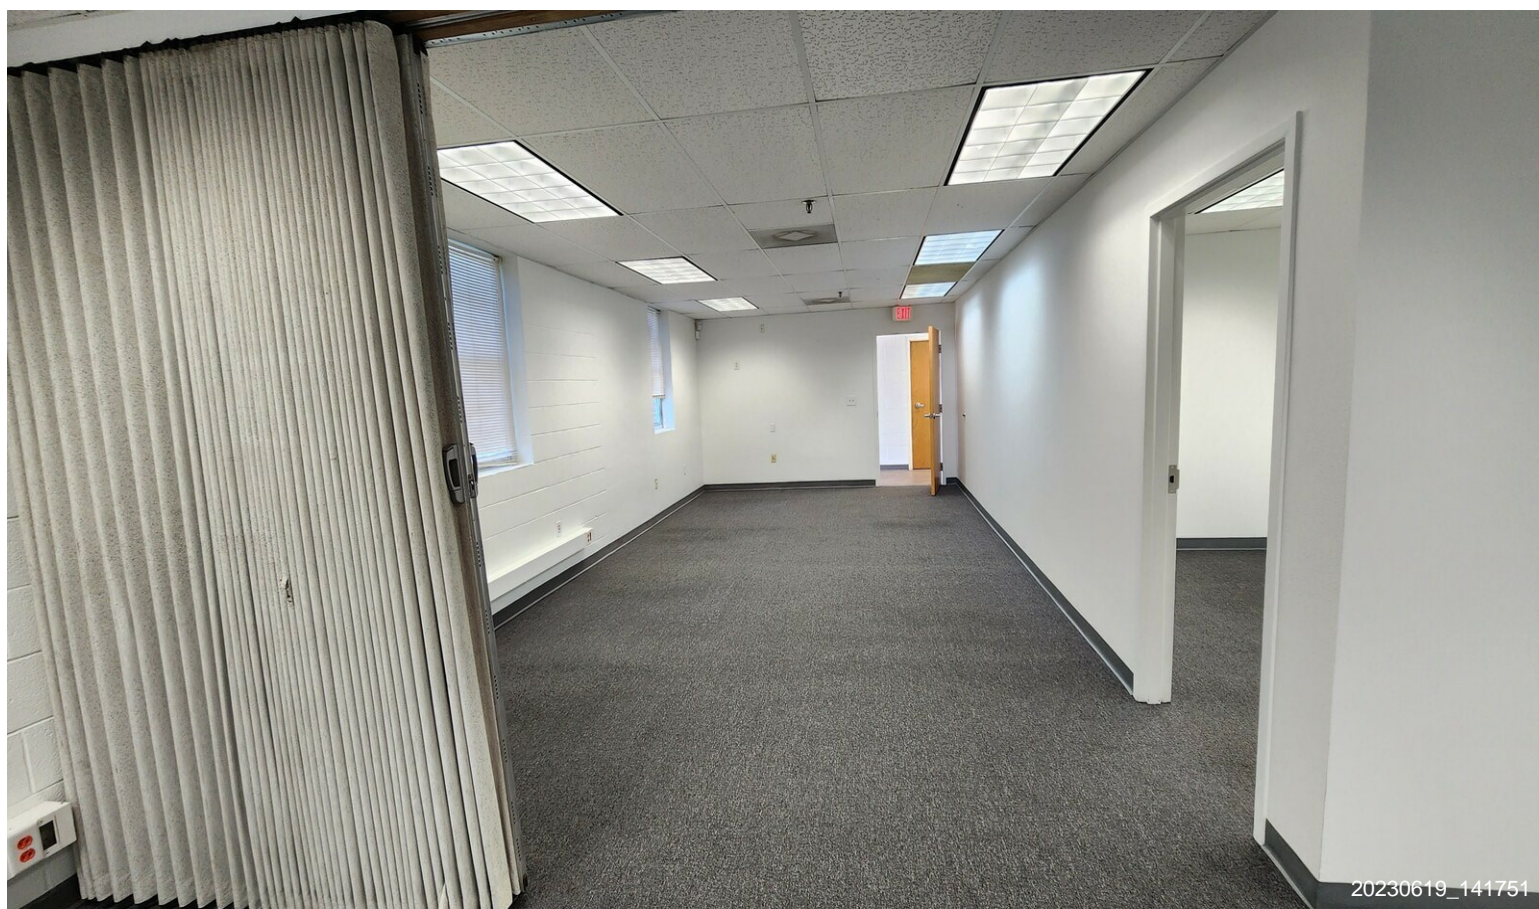

\$21.60 /SF/YR

The space is an office setting of 7270 SF. Perfect for call centers as it has private offices, conference rooms, bullpen areas. This setting can also be used for medium to large company HR Departments or Corporate Office Staff....

The space is an office setting of 7270 SF. Perfect for call centers as it has private offices, conference rooms, bullpen areas. This setting can also be used for medium to large company HR Departments or Corporate Office Staff.

Property Photos

20230619_141913

20230619_141854

Property Photos

Property Photos

20230619_141743

20230619_141723

Property Photos

Property Photos

20230619_140831

Open Concept Middlez

Property Photos

Property Photos

Property Photos

Meeting Room - Break Room3

Meeting Room - Break Room