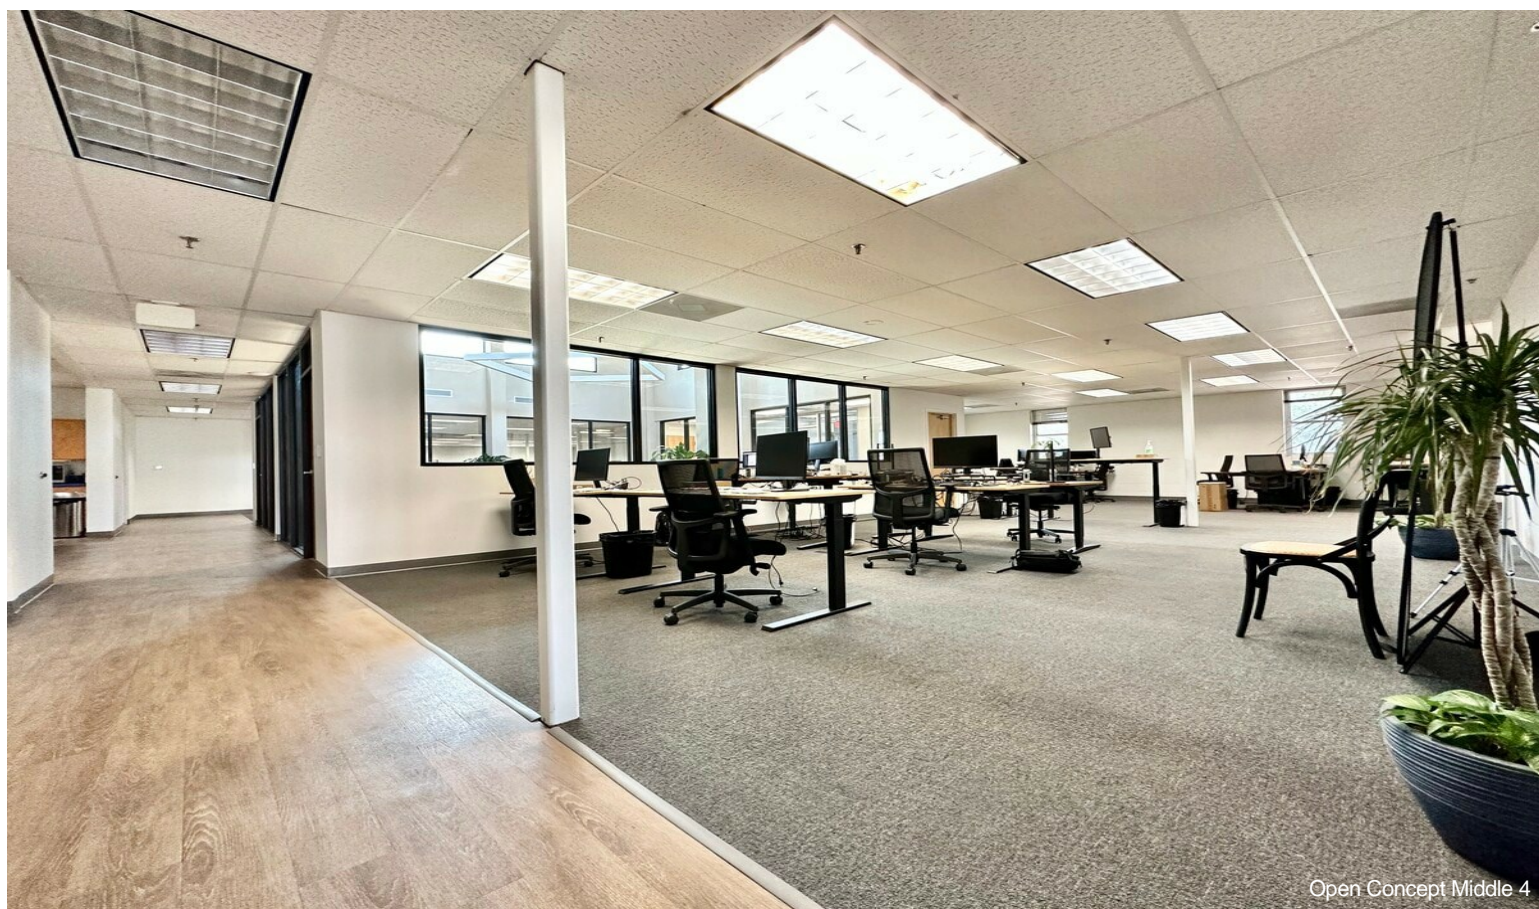

\$21.60 /SF/YR

The space is an office setting of 7270 SF. Perfect for call centers as it has private offices, conference rooms, bullpen areas. This setting can also be used for medium to large company HR Departments or Corporate Office Staff....

- Private Offices
- Conference Room
- Bullpen Areas
- 24 Hours Park Security

Rental Rate: \$21.60 /SF/YR

Property Type: Industrial

Property Subtype: Distribution

Rentable Building Area: 7,270 SF

Year Built: 2001

The space is an office setting of 7270 SF. Perfect for call centers as it has private offices, conference rooms, bullpen areas. This setting can also be used for medium to large company HR Departments or Corporate Office Staff.

Property Photos

20230619_140831

Open Concept Middlez

Property Photos

Property Photos

Property Photos

Meeting Room - Break Room3

Meeting Room - Break Room