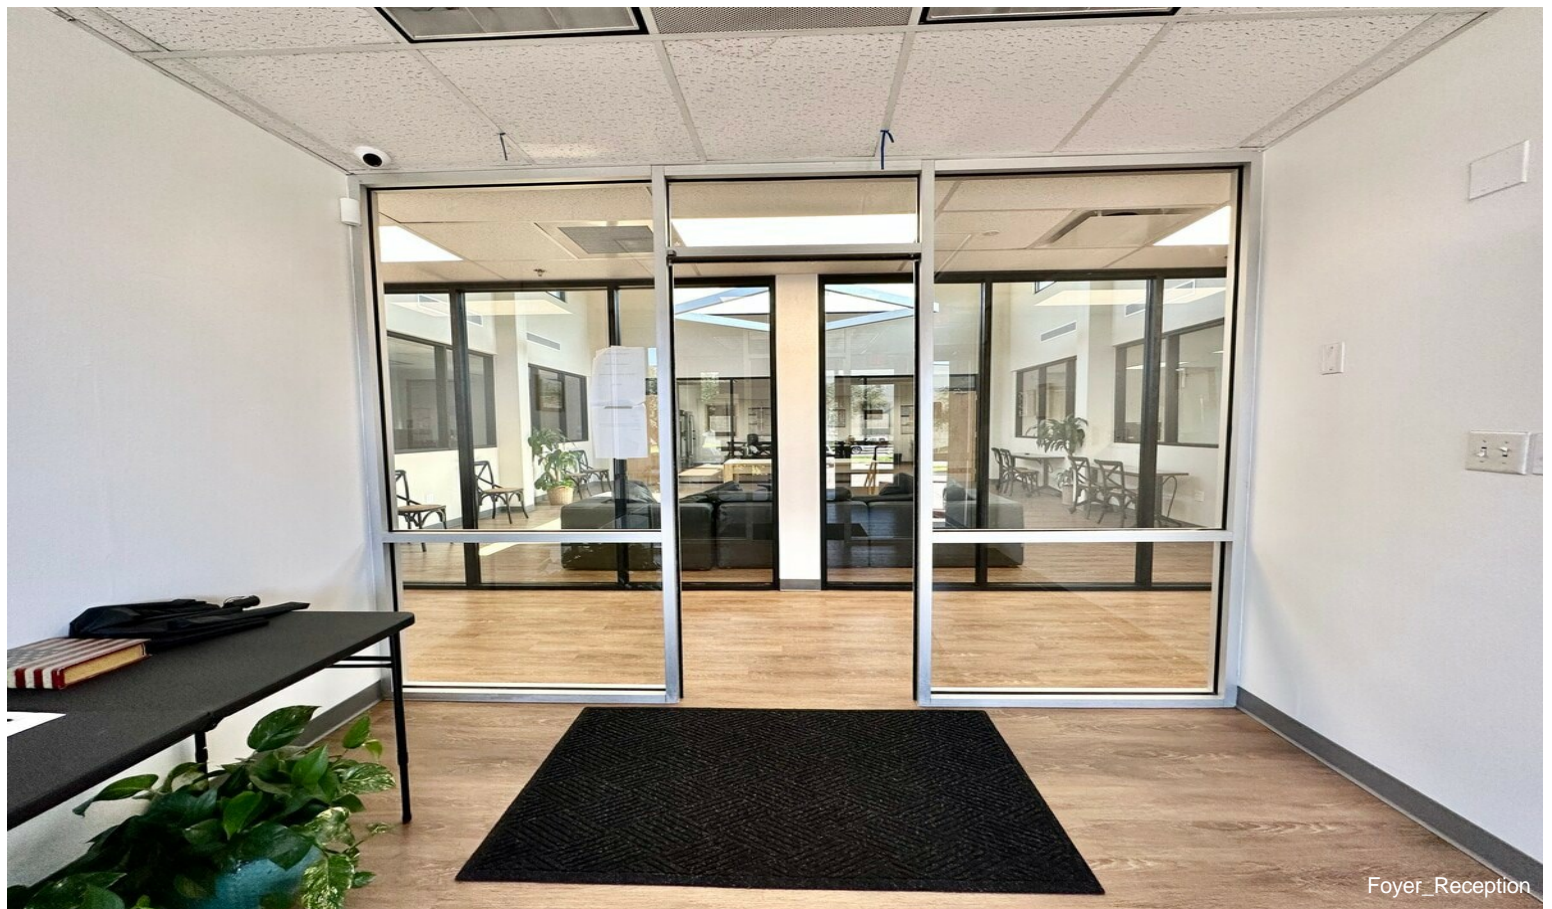

Foyer_Reception