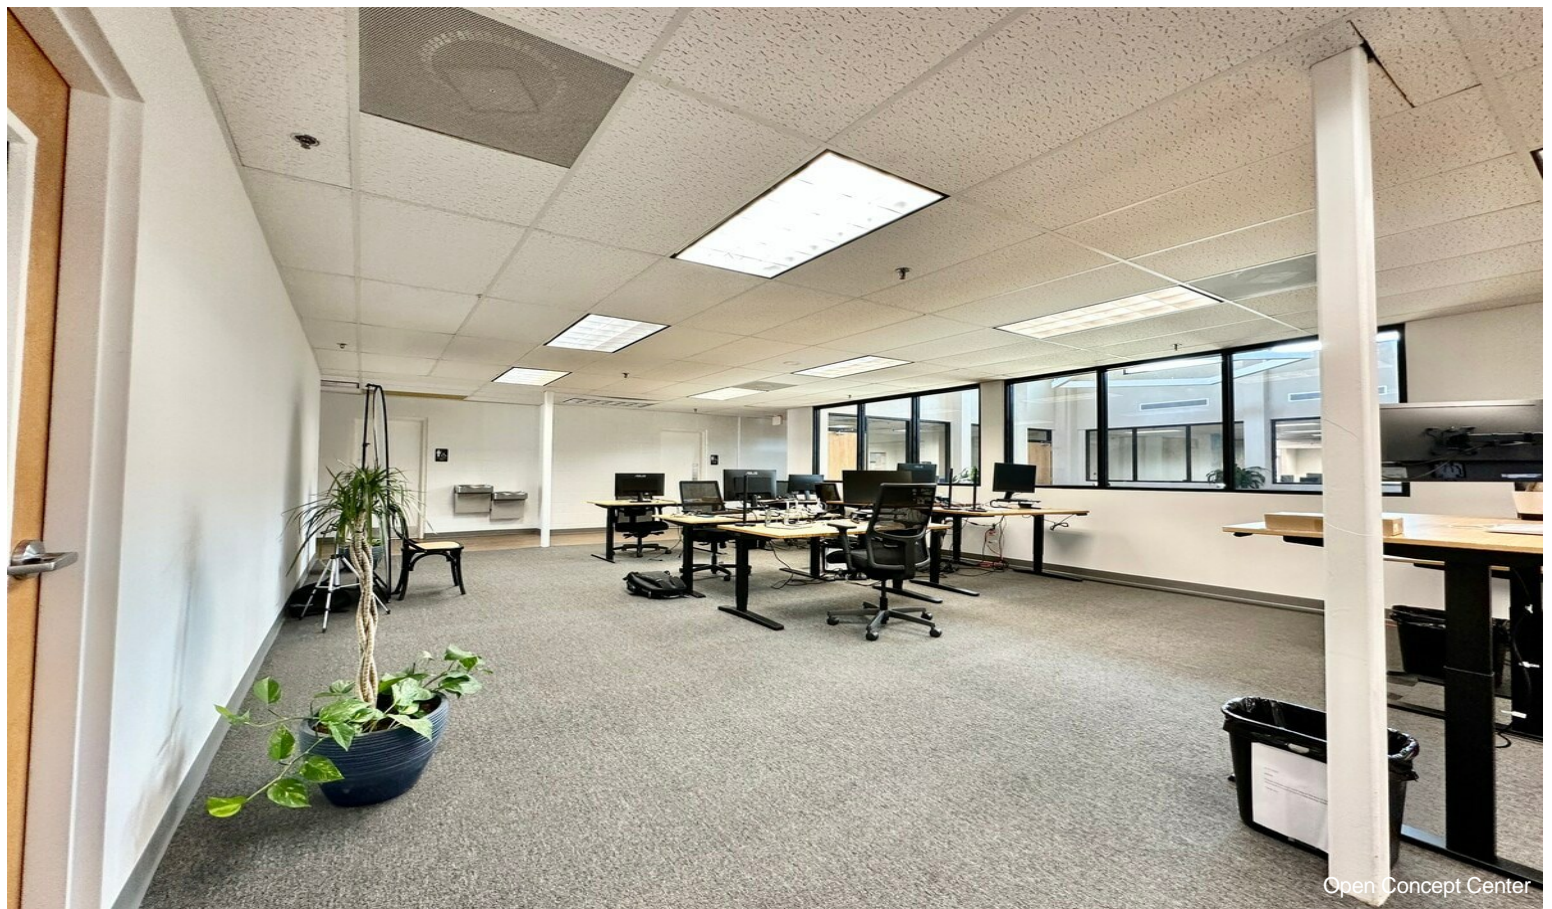

\$21.60 /SF/YR

The space is an office setting of 7270 SF. Perfect for call centers as it has private offices, conference rooms, bullpen areas. This setting can also be used for medium to large company HR Departments or Corporate Office Staff....

- Private Offices
- Conference Room
- Bullpen Areas
- 24 Hours Park Security

Rental Rate: \$21.60 /SF/YR

Property Type: Industrial

Property Subtype: Distribution

Rentable Building Area: 7,270 SF

Year Built: 2001

The space is an office setting of 7270 SF. Perfect for call centers as it has private offices, conference rooms, bullpen areas. This setting can also be used for medium to large company HR Departments or Corporate Office Staff.

Property Photos

20230619_140831

Open Concept Middlez

Property Photos

Property Photos

Property Photos

Meeting Room - Break Room3

Meeting Room - Break Room