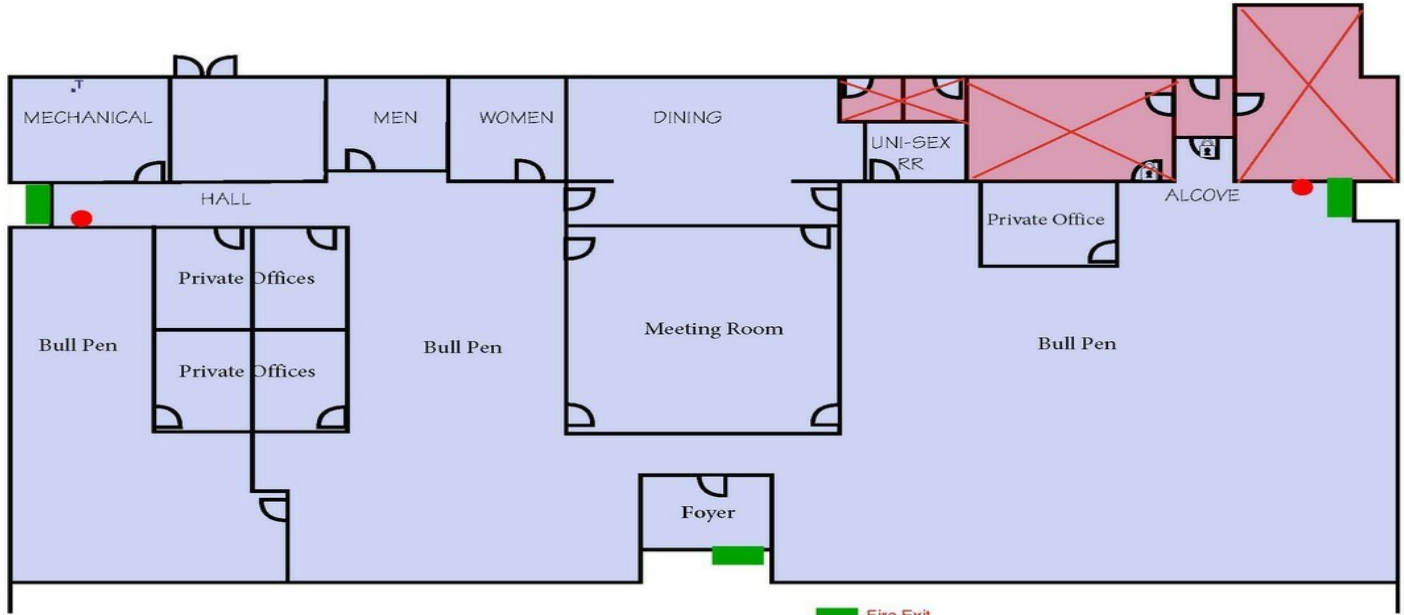

The space is an office setting of 7270 SF. Perfect for call centers as it has private offices, conference rooms, bullpen areas. This setting can also be used for medium to large company HR Departments or Corporate Office Staff.

Property Photos

20230619_140831

Open Concept Middlez

Property Photos

Property Photos

Property Photos

Meeting Room - Break Room3

Meeting Room - Break Room

Property Photos

Kitchen_Dining

Foyer_Reception

Property Photos

■ -Fire Exit
● -Fire Extinguisher

Building N

 3600 Formosa Ave
 McAllen, TX 78503

Legend			
I	Overhead Door	■	Door
■	Interior Light	●	Extinguisher
■	Exterior Light (Analog Timer)	aT	Timer
⊗	Exterior Valve	🔒	Locked Door