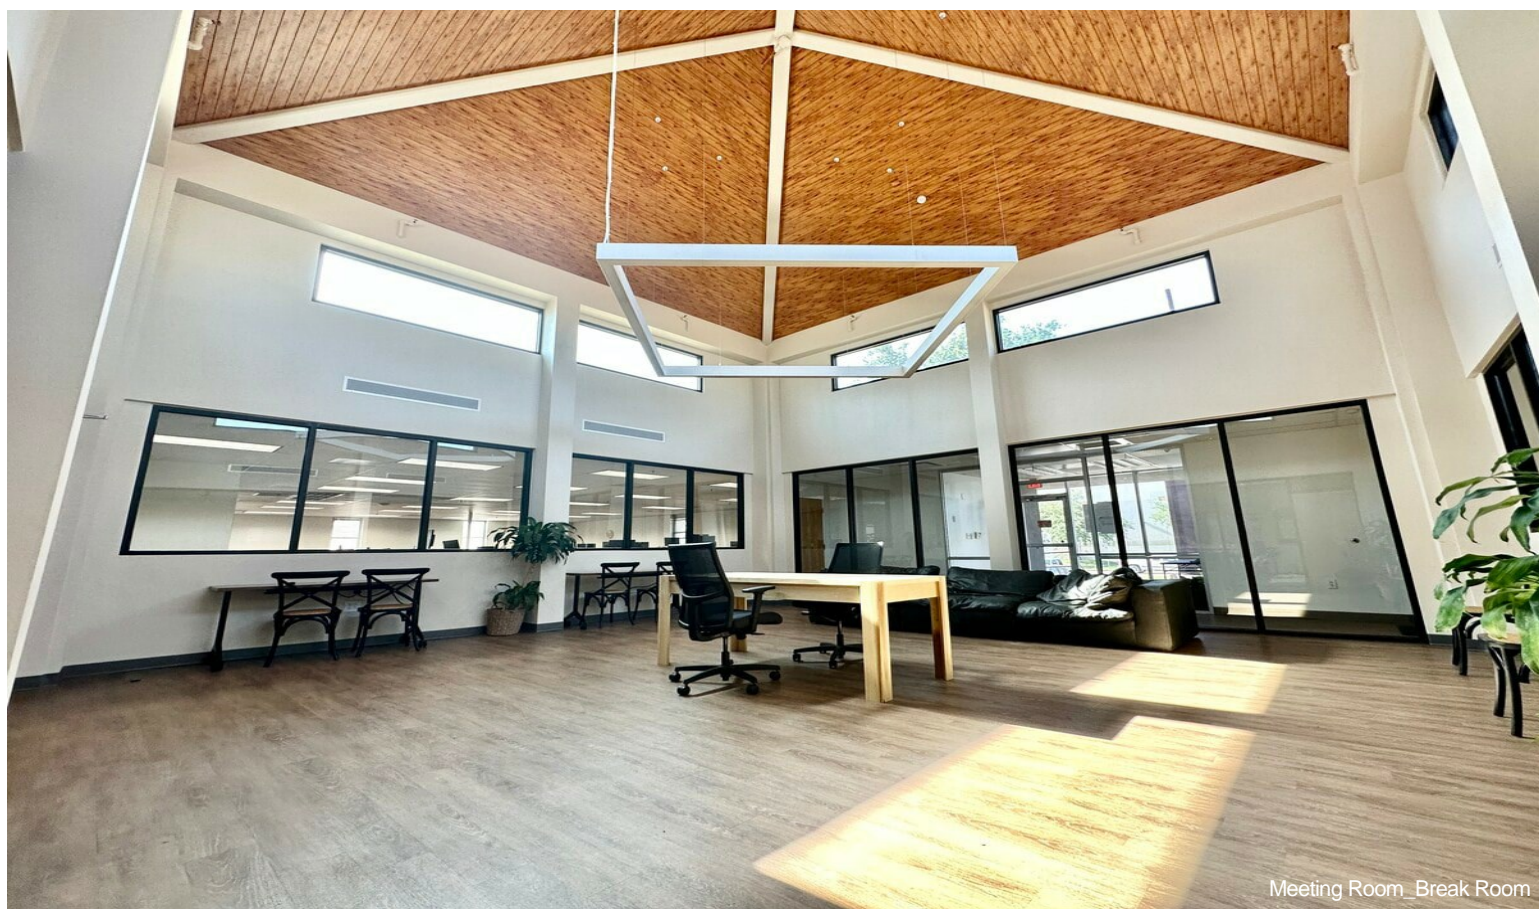

\$21.60 /SF/YR

The space is an office setting of 7270 SF. Perfect for call centers as it has private offices, conference rooms, bullpen areas. This setting can also be used for medium to large company HR Departments or Corporate Office Staff....

- Private Offices
- Conference Room
- Bullpen Areas
- 24 Hours Park Security

Rental Rate: \$21.60 /SF/YR

Property Type: Industrial

Property Subtype: Distribution

Rentable Building Area: 7,270 SF

Year Built: 2001

The space is an office setting of 7270 SF. Perfect for call centers as it has private offices, conference rooms, bullpen areas. This setting can also be used for medium to large company HR Departments or Corporate Office Staff.

Property Photos

20230619_140831

Open Concept Middlez

Property Photos

Property Photos

Property Photos

Meeting Room - Break Room3

Meeting Room - Break Room