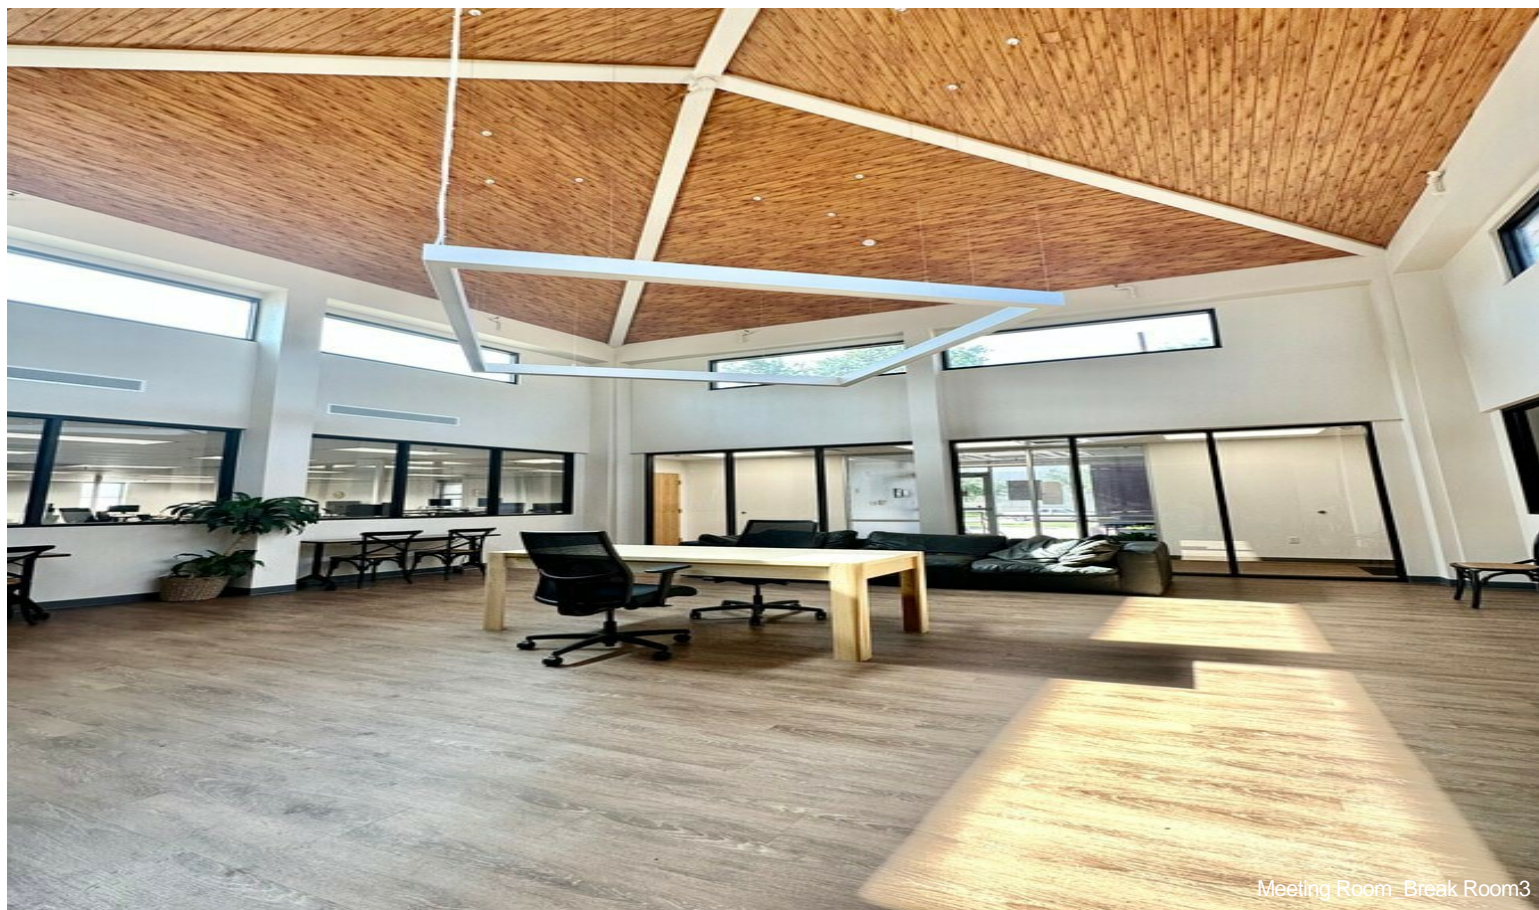

\$21.60 /SF/YR

The space is an office setting of 7270 SF. Perfect for call centers as it has private offices, conference rooms, bullpen areas. This setting can also be used for medium to large company HR Departments or Corporate Office Staff....

- Private Offices
- Conference Room
- Bullpen Areas
- 24 Hours Park Security

Rental Rate: \$21.60 /SF/YR

Property Type: Industrial

Property Subtype: Distribution

Rentable Building Area: 7,270 SF

Year Built: 2001

The space is an office setting of 7270 SF. Perfect for call centers as it has private offices, conference rooms, bullpen areas. This setting can also be used for medium to large company HR Departments or Corporate Office Staff.

Property Photos

20230619_140831

Open Concept Middlez

Property Photos

Property Photos

Property Photos

Meeting Room - Break Room3

Meeting Room - Break Room