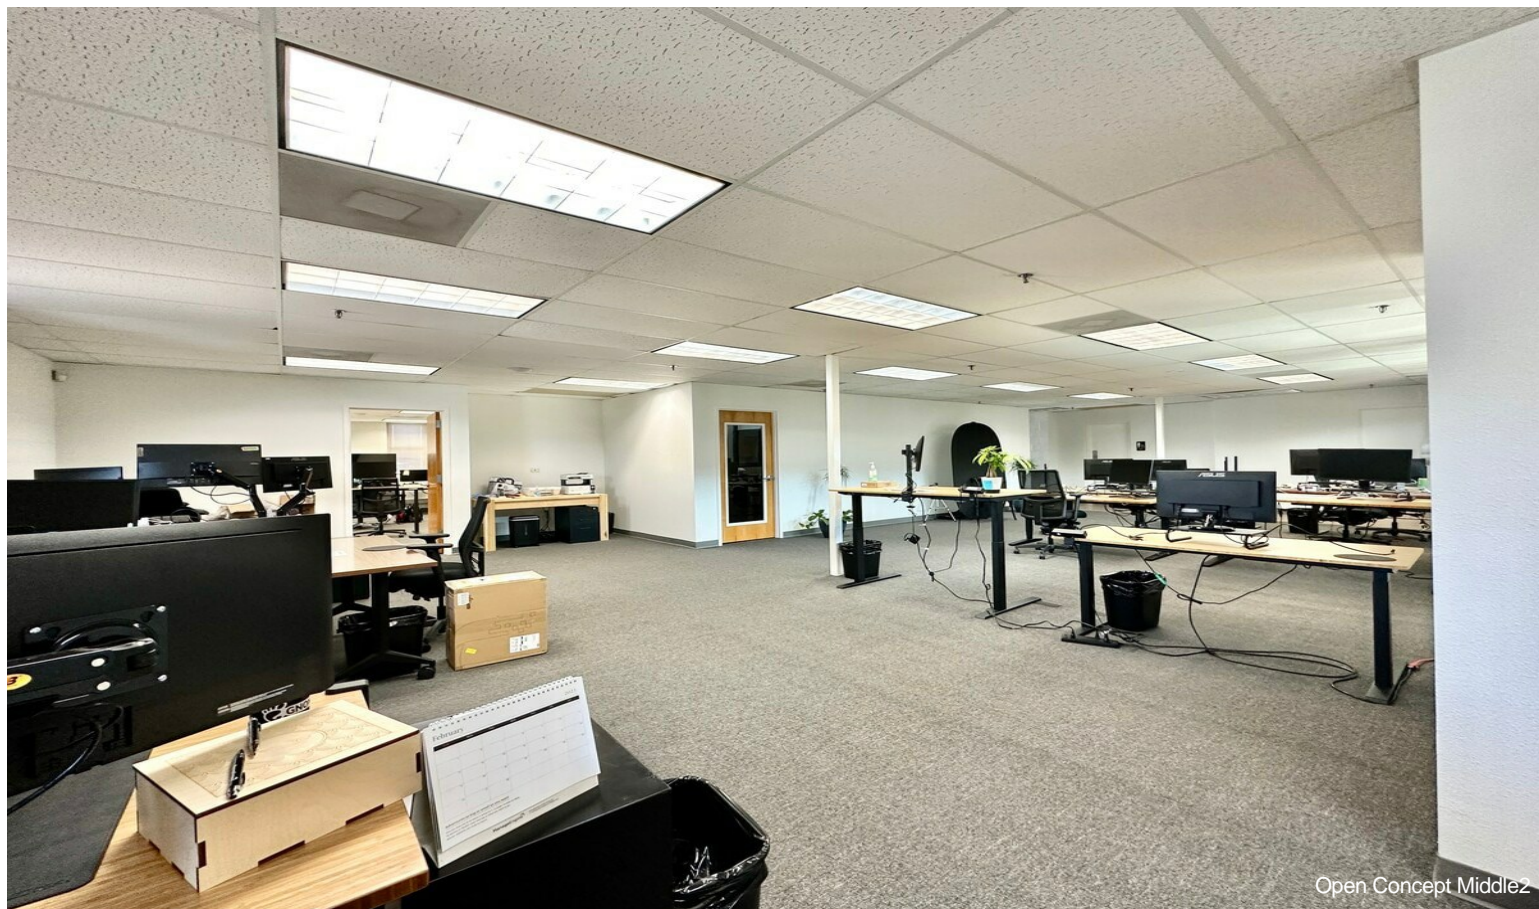

\$21.60 /SF/YR

The space is an office setting of 7270 SF. Perfect for call centers as it has private offices, conference rooms, bullpen areas. This setting can also be used for medium to large company HR Departments or Corporate Office Staff....

The space is an office setting of 7270 SF. Perfect for call centers as it has private offices, conference rooms, bullpen areas. This setting can also be used for medium to large company HR Departments or Corporate Office Staff.

Property Photos

20230619_141913

20230619_141854

Property Photos

Property Photos

20230619_141743

20230619_141723

Property Photos

Property Photos

20230619_140831

Open Concept Middlez

Property Photos

Property Photos

Property Photos

Meeting Room - Break Room3

Meeting Room - Break Room